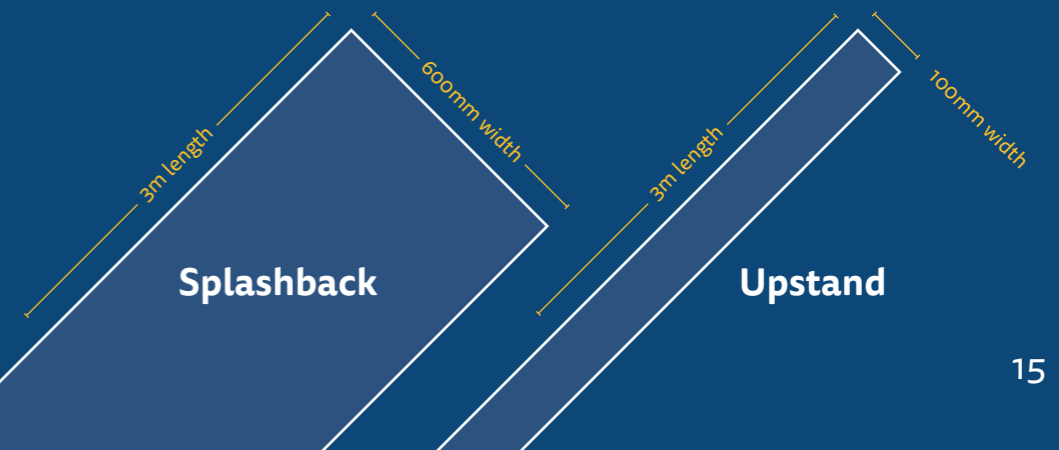

Note: PF - Postformed SE - Square edge

Dimensions

38mm Woods

Plus Warm Walnut Block

Plus Colmar Oak

Plus Quebec Oak

Plus Cypress Cinnamon

Plus Gardenia