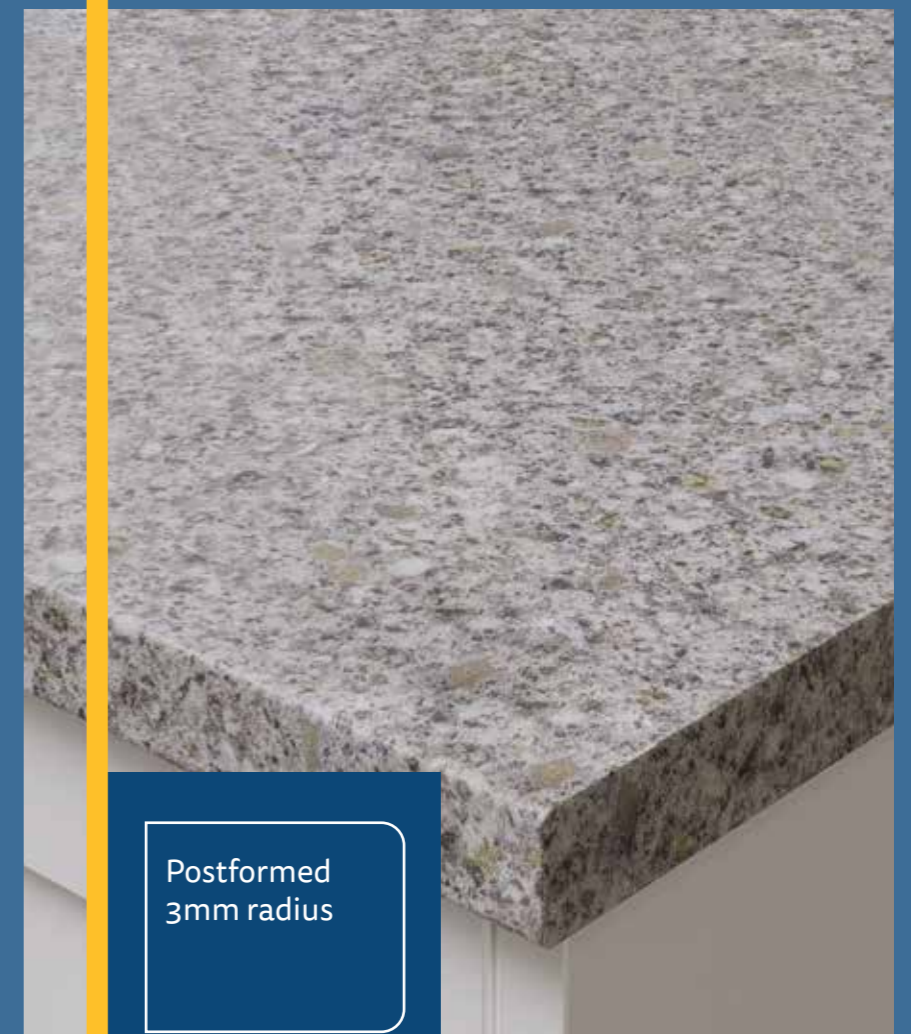

Postformed
3mm radius