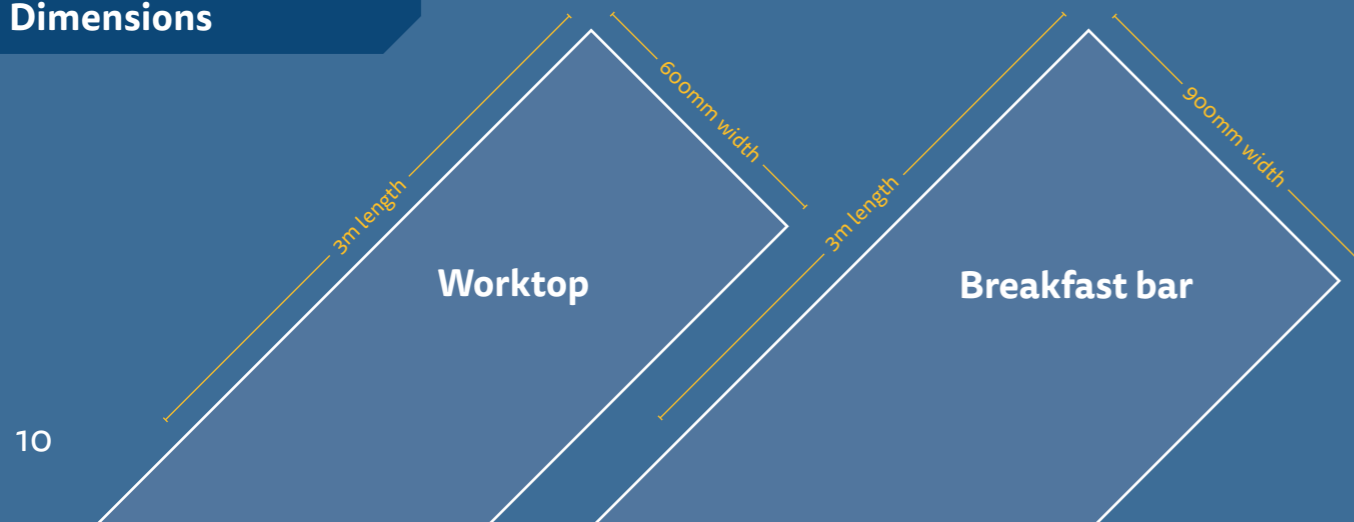

Note: PF - Postformed SE - Square edge

Dimensions

Plus - 38mm Postformed

Options 'Plus' range is durable, stylish and built to last! With a deeper profile and a quality laminate finish which promises to deliver long-lasting performance customers will love. Featuring 25 best-selling decors, these worktops and coordinating accessories offer the trade everyday kitchen solutions with enhanced durability.