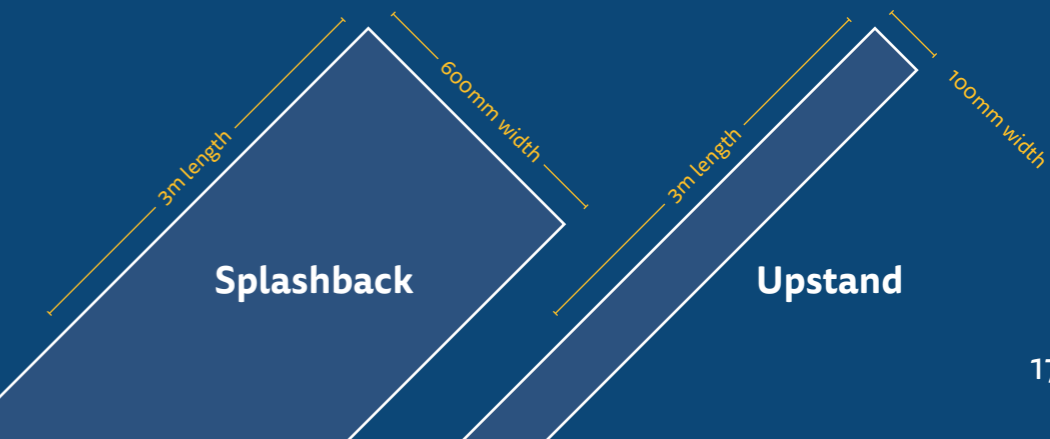

Dimensions