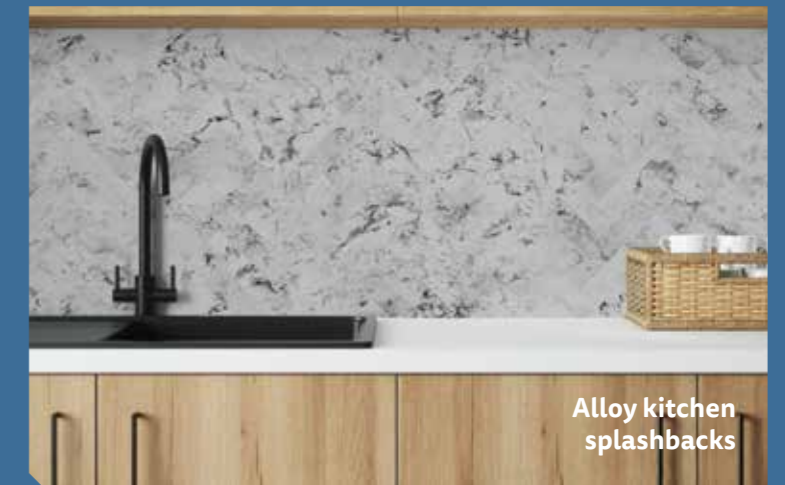

www.bushboard.co.uk

Discover more from Bushboard

Driven by innovation, design and ease of installation, Bushboard offers a wide range of kitchen surface solutions beyond Options worktops...

Alloy ultra-durable splashbacks, which are 100% heatproof and waterproof.

Zenith 12mm slimline worktops, which are sleek, hardwearing and 100% waterproof.

Omega trend-led worktops, that customers will trust and love.

Alloy kitchen splashbacks

Get the look

Hardwearing and easy to clean, this simple crisp white laminate is an ideal choice for any everyday kitchen design.