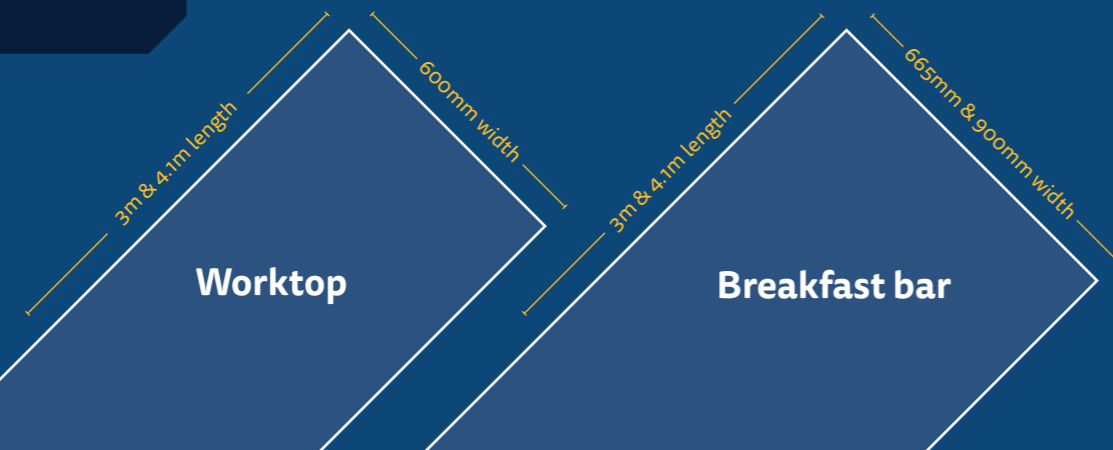

Note: PF - Postformed SE - Square edge

Dimensions

38mm Woods

Plus Warm Walnut Block

Plus Colmar Oak

Plus Quebec Oak

Plus Cypress Cinnamon

Plus Gardenia